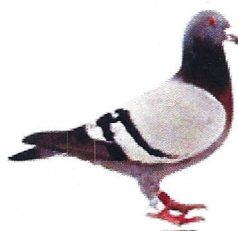

Double T Lofts

Tom and Tim Beard

Pedigree of: AU-00-DTL-0727

Color: Blue Bar

Sex: Cock

Strain: "969" Janssen

Sire

AU-91-GFL-236

"Billy"

This blue bar cock is an excellent producing son of the famous "969". He has raised multiple race winners and great breeders. His youngsters have great conformation and an excellent body. "Billy" is a super breeder of near flawless pigeons.