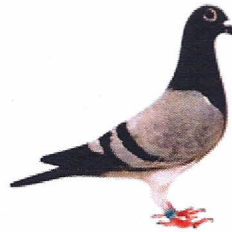

# Double T Lofts

*Tom and Tim Beard*

Pedigree of: **AU-01-DTL-1434**

Color: **Blue Bar**

Sex:

Strain: **Janssen/Tournier**

*Sire*

**NL-92-2842239**

**"Topper"**

This dark check cock has a great race record, & he is a proven breeder. He was 3 x 1st, & he was also 1st Ace Pigeon Long Distance in the Club, 2nd Ace Pigeon Long Distance in the Combine. He descends from the birds of Peer van Gompel.

*Dam*

**NL-93-2481046**

**"Ariel"**

1st National Ace Pigeon All Holland, N.P.O. Long Distance, 1996! A super flyer and breeder. She is grandmother & great grandmother to many super racers & breeders. She is an incredible hen that produces foundation quality breeders time & time again!

NL-93-2481046  
"Ariel"

*Grand Sire*

**NL-91-2626778**

This cock is a very good breeder. He is down from the birds of Manders & Borgmans.

*Grand Dam*

**NL-91-2626776**

A very good breeding hen from Peer van Gompel.