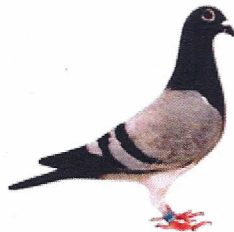

Double T Lofts

Tom and Tim Beard

Pedigree of: **AU-02-DTL-2169**

Color: **Dark Check**

Sex: **Hen**

Strain: **Janssen/Tournier**

Sire

NL-92-2842239
"Topper"

This dark check cock has a great race record, & he is a proven breeder. He was 3 x 1st, & he was also 1st Ace Pigeon Long Distance in the Club, 2nd Ace Pigeon Long Distance in the Combine. He descends from the birds of Peer van Gompel.

Dam

NL-93-2481046
"Ariel"

1st National Ace Pigeon All Holland, N.P.O. Long Distance, 1996! A super flyer and breeder. She is grandmother & great grandmother to many super racers & breeders. She is an incredible hen that produces foundation quality breeders time & time again!

NL-93-2481046
"Ariel"

Grand Sire

NL-91-2626778

This cock is a very good breeder. He is down from the birds of Manders & Borgmans.

Grand Dam

NL-91-2626776

A very good breeding hen from Peer van Gompel.

Grand Sire